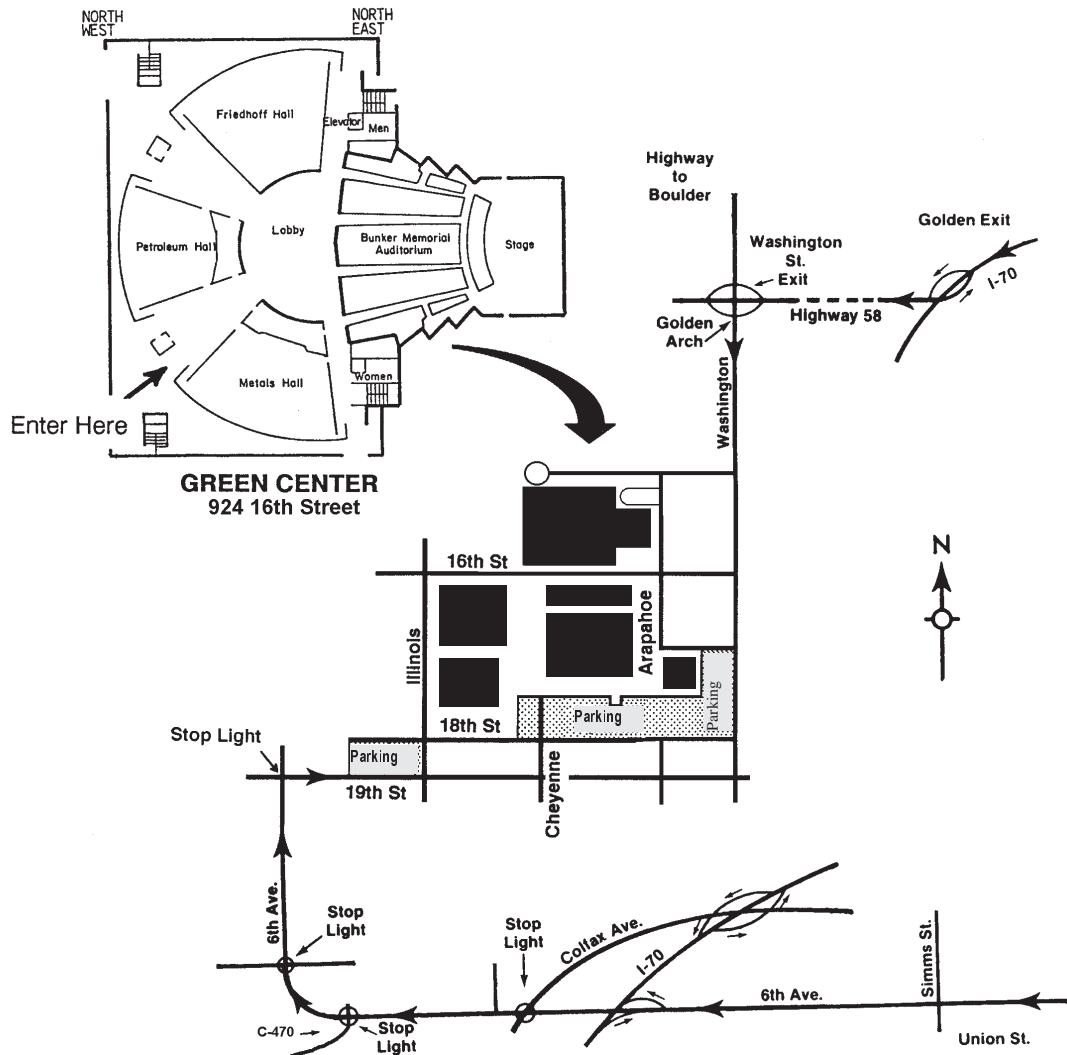

Visitors to and Attendees of

THE GREEN CENTER

Directions to GREEN CENTER, Colorado School of Mines Campus, Golden, CO 80401

I-70 West

Take I-70 west to EXIT 265, the Highway 58/Golden exit. Go west on HIGHWAY 58 for 6 miles to the WASHINGTON street exit. Turn left (south) at the stoplight onto WASHINGTON Street. Drive about 1 miles (passing under the arch and thru downtown Golden) to 16th Street. Turn right (west) onto 16th Street. Go one block to ARAPAHOE Street. The **Green Center** will be on the right

6th Ave West

Take 6th Ave west. About 2 miles past the UNION/SIMMS exit will be the 6th AVE/I-70/COLFAX interchange. Starting with the stoplight at this interchange, go to the 4th stoplight which will be the Golden Exit. Turn right (east) onto 19th Street. Proceed on 19th Street to Washington (4 blocks past the first stoplight at 19th and Illinois). Turn left onto Washington. Go three blocks to 16th Street. Turn left (west) onto 16th Street. Go one block to ARAPAHOE Street. The **Green Center** will be on the right.

PARKING

Parking is available by turning left (south) at Arapahoe going to the lot at 17th & Washington (see shaded areas on the map)